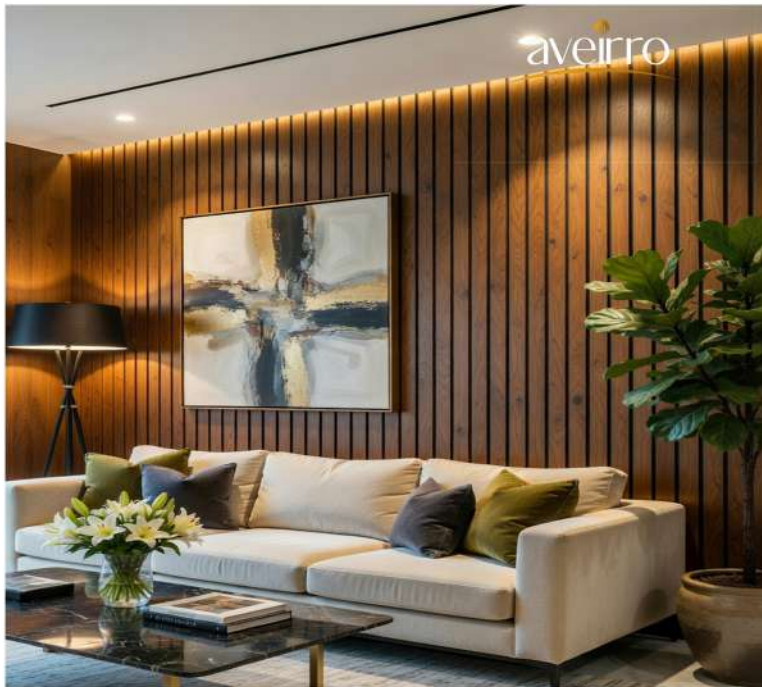

aveirro

Fluted Panels

Model No - 203

Height - 10 FEET

Width - 1 FEET